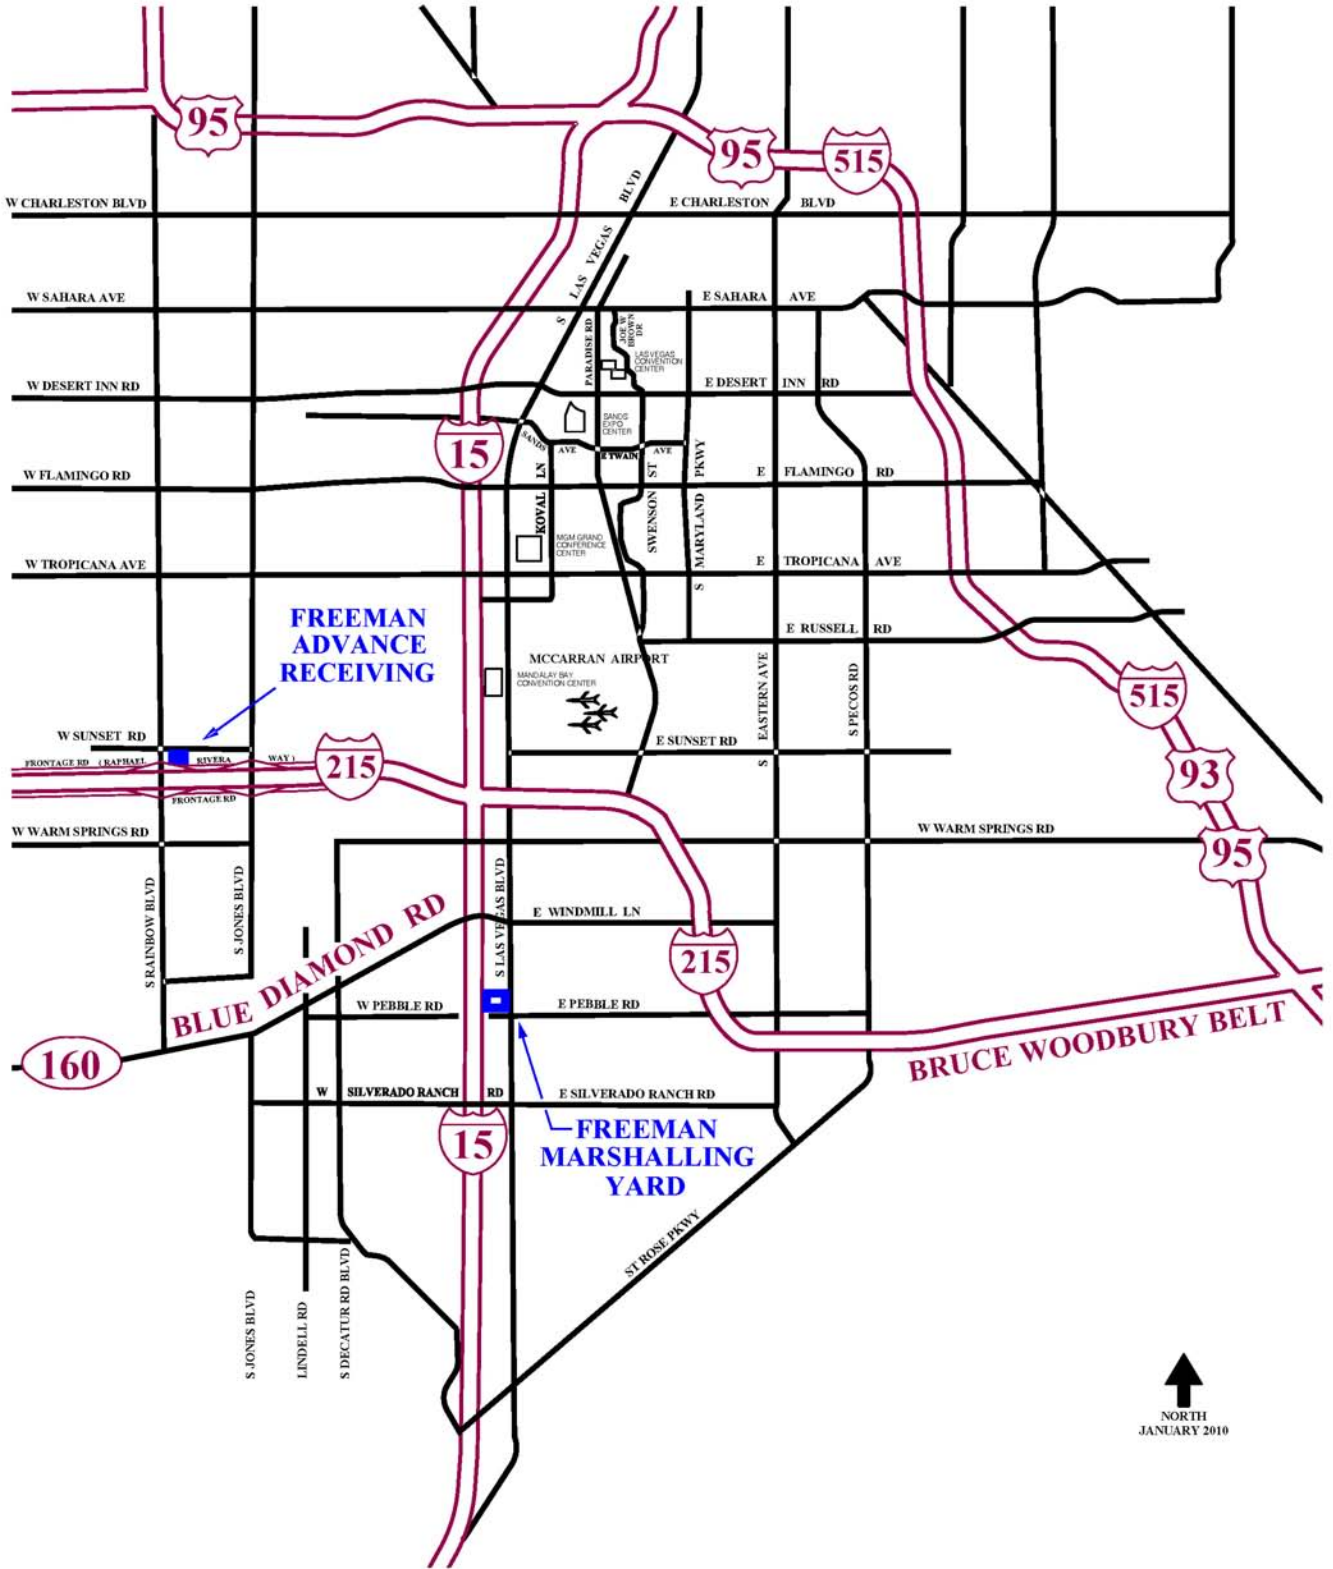

Please note:

Warehouse Hours: 8:00 a.m. to 3:30 p.m. Monday through Friday, Holidays excluded

Directions:

From I-15 Northbound or Southbound

Exit 1-215 West
Exit Jones Boulevard (stay in center lanes)
Cross over Jones Blvd staying to the right
Continue on Raphael Rivera Way
Freeman will be on right

All carriers will be assigned an unloading number according to driver check-in time.

Directions:

From I-15 Northbound

Exit Silverado Ranch
Left on Las Vegas Boulevard
Left on Pebble Road
Marshalling Yard will be on Right

From US-93 / I-515 Northbound

Exit I-215 West
Exit I-15 Southbound
Exit Blue Diamond Road
East to Las Vegas Boulevard
Right on Las Vegas Boulevard
Right on Pebble Road
Marshalling Yard will be on Right

From I-15 Southbound

Exit Blue Diamond Road
East to Las Vegas Boulevard
Right on Las Vegas Boulevard
Right on Pebble Road
Marshalling Yard will be on Right

PLEASE SEE MAP ON REVERSE SIDE.

FREEMAN freight delivery information